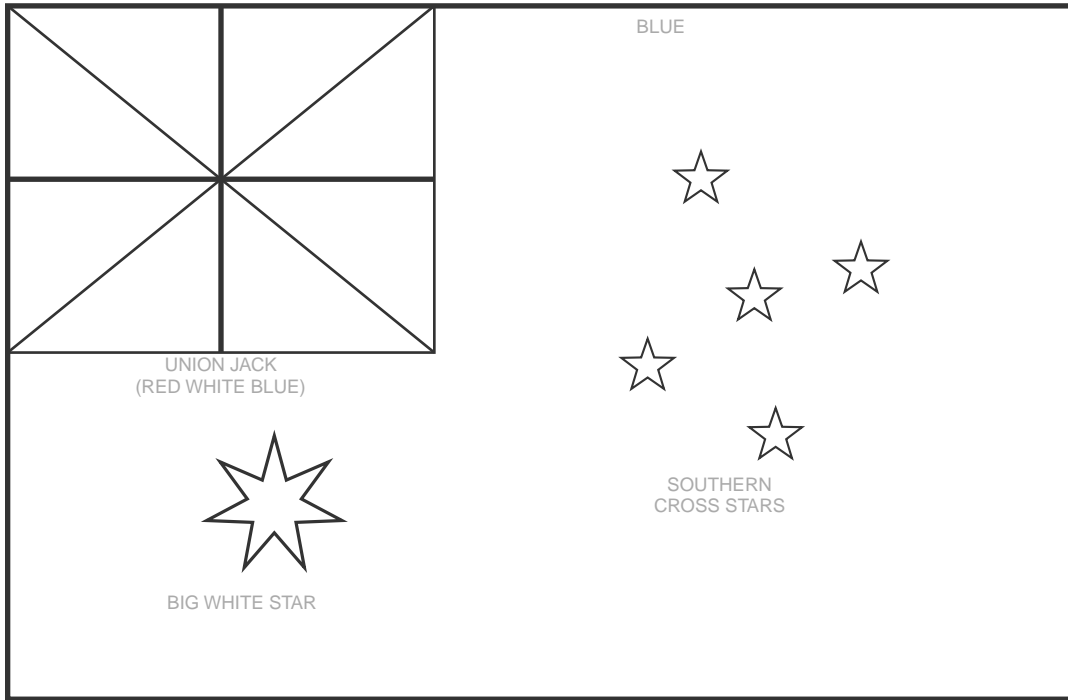

Australia Flag

Capital: Canberra | Language: English | Region: Oceania

Color Guide:

#00008B

#FFFFFF

#FF0000

Fun Fact!

Australia's flag features the Southern Cross constellation!